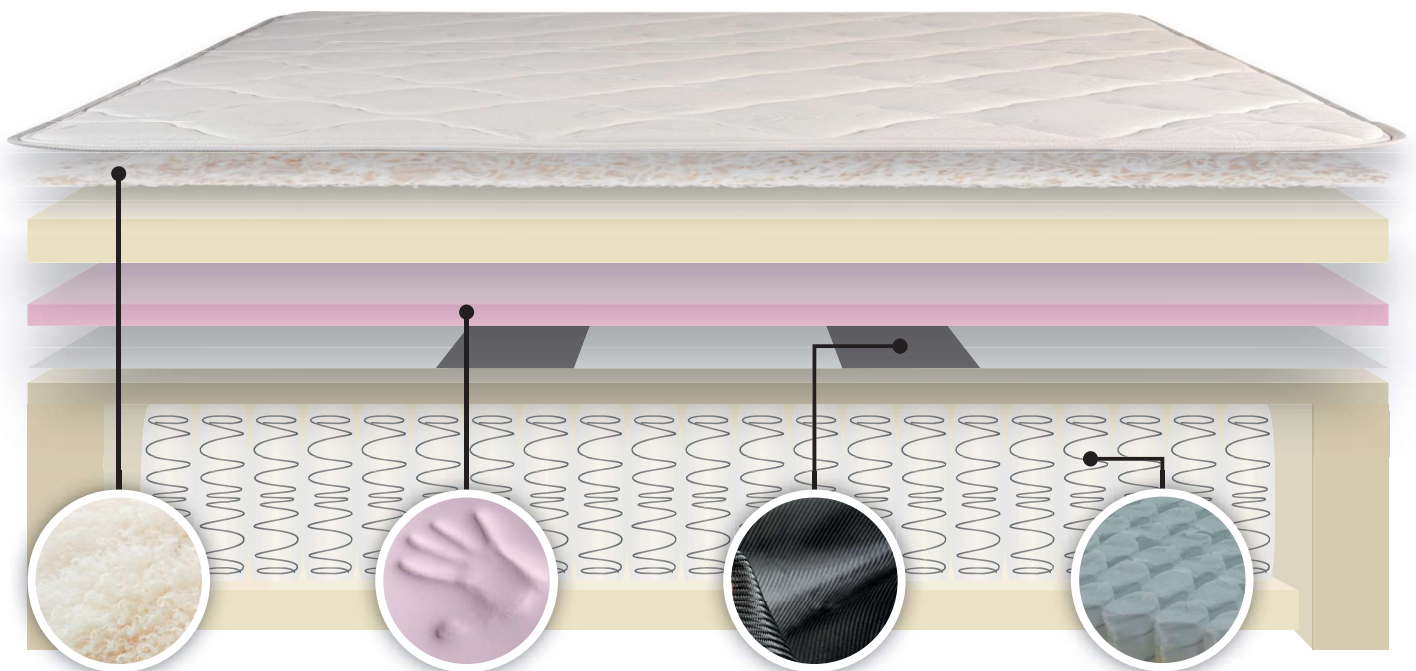

FEATURING  
**POWERBAND**  
 TECHNOLOGY

PLUSH

The latest in Sleepyhead technology, the Matrix Plush features the Powerband support system. Featuring Kevlar bands within the mattress at critical lumbar regions, Matrix provides enhanced postural support and alignment.

**FIBRE: WOOL**  
*naturally luxurious*

- Wool is dust-mite resistant and hypo-allergenic, as well as being incredibly breathable and able to help in the regulation of body temperature.

**RE:ACTIVE**  
*pressure relief*

- Responsive memory foam that contours to your body shape quickly.
- Provides pressure point relief to help reduce tossing and turning.

**POWERBAND**

- Powerband is a Sleepyhead innovation which reinforces the already superb ActiveSense support system.
- Kevlar bands across lower back support regions to help postural support & alignment.

**ADDITIONAL FEATURES:**

- **Eco-friendly Dreamfoam:** Breathable new generation foam for added support
- **Comfort Edge Support:** Sleep right to the edge of the mattress

Designed and manufactured exclusively for Smiths City.